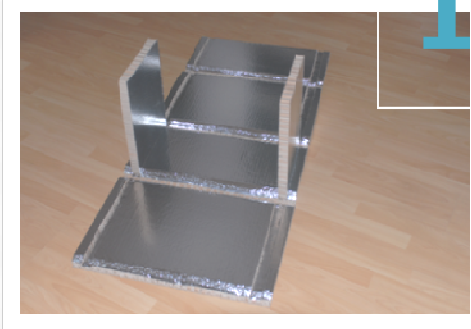

CLIMYBOX[®]

100% Recyclable

◆ Made of cardboard honey comb panel, double side aluminium PE screen.

◆ 2 sizes:

- CB39

External Dimensions 600 x 400 x 300 mm

Internal Dimensions 480 x 340 x 240 mm

Internal Volume 39 l.

- CB09

External Dimensions 380 x 340 x 190 mm

Internal Dimensions 320 x 220 x 130 mm

Internal Volume 9 l.

Fast and easy to use

◆ Your box in 3 steps.

Easy to store

◆ Several items on a small area

Shocks protection

◆ Thanks to its thickness and conception, your goods are protected from physical shocks.

Temperature control

◆ A reduction of 80% of the outside temperature impacts.

ENTHALPY SA

11, rue Antoine Lavoisier