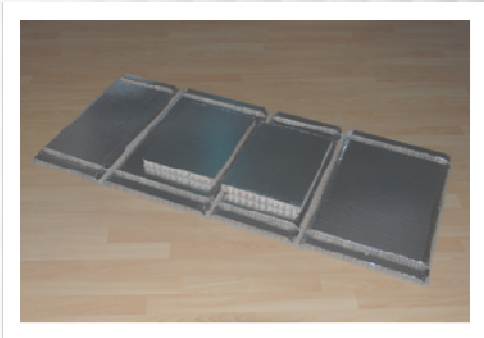

CLIMYBOX[®]

100% Recyclable

◆ Made of cardboard honey comb panel, double side aluminium PE screen.

◆ 2 sizes:

- CB39

External Dimensions 600 x 400 x 300 mm

Internal Dimensions 480 x 340 x 240 mm

Internal Volume 39 l.

- CB09

External Dimensions 380 x 340 x 190 mm

Internal Dimensions 320 x 220 x 130 mm

Internal Volume 9 l.

Fast and easy to use

◆ Your box in 3 steps.

Easy to store

◆ Several items on a small area

Shocks protection

◆ Thanks to its thickness and conception, your goods are protected from physical shocks.

Temperature control

◆ A reduction of 80% of the outside temperature impacts.

ENTHALPY SA

11, rue Antoine Lavoisier