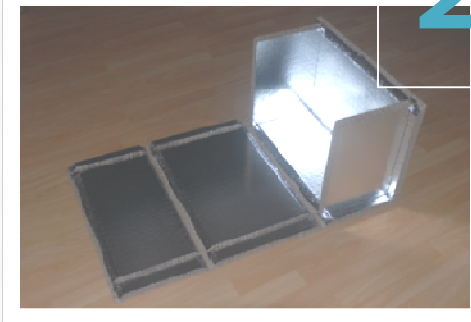

CLIMYBOX[®]

100% Recyclable

◆ Made of cardboard honey comb panel, double side aluminium PE screen.

◆ 2 sizes:

- CB39

External Dimensions 600 x 400 x 300 mm

Internal Dimensions 480 x 340 x 240 mm

Internal Volume 39 l.

- CB09

External Dimensions 380 x 340 x 190 mm

Internal Dimensions 320 x 220 x 130 mm

Internal Volume 9 l.

Fast and easy to use

◆ Your box in 3 steps.

Easy to store

◆ Several items on a small area

Shocks protection

◆ Thanks to its thickness and conception, your goods are protected from physical shocks.

Temperature control

◆ A reduction of 80% of the outside temperature impacts.

ENTHALPY SA

11, rue Antoine Lavoisier