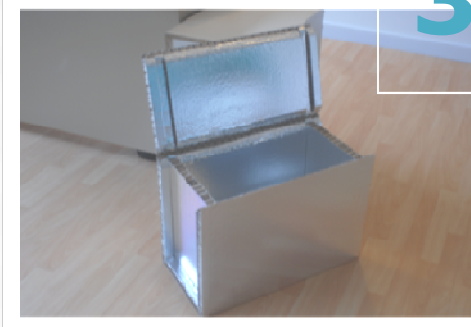

CLIMYBOX[®]

100% Recyclable

◆ Made of cardboard honey comb panel, double side aluminium PE screen.

◆ 2 sizes:

- CB39

External Dimensions 600 x 400 x 300 mm

Internal Dimensions 480 x 340 x 240 mm

Internal Volume 39 l.

- CB09

External Dimensions 380 x 340 x 190 mm

Internal Dimensions 320 x 220 x 130 mm

Internal Volume 9 l.

Fast and easy to use

◆ Your box in 3 steps.

Easy to store

◆ Several items on a small area